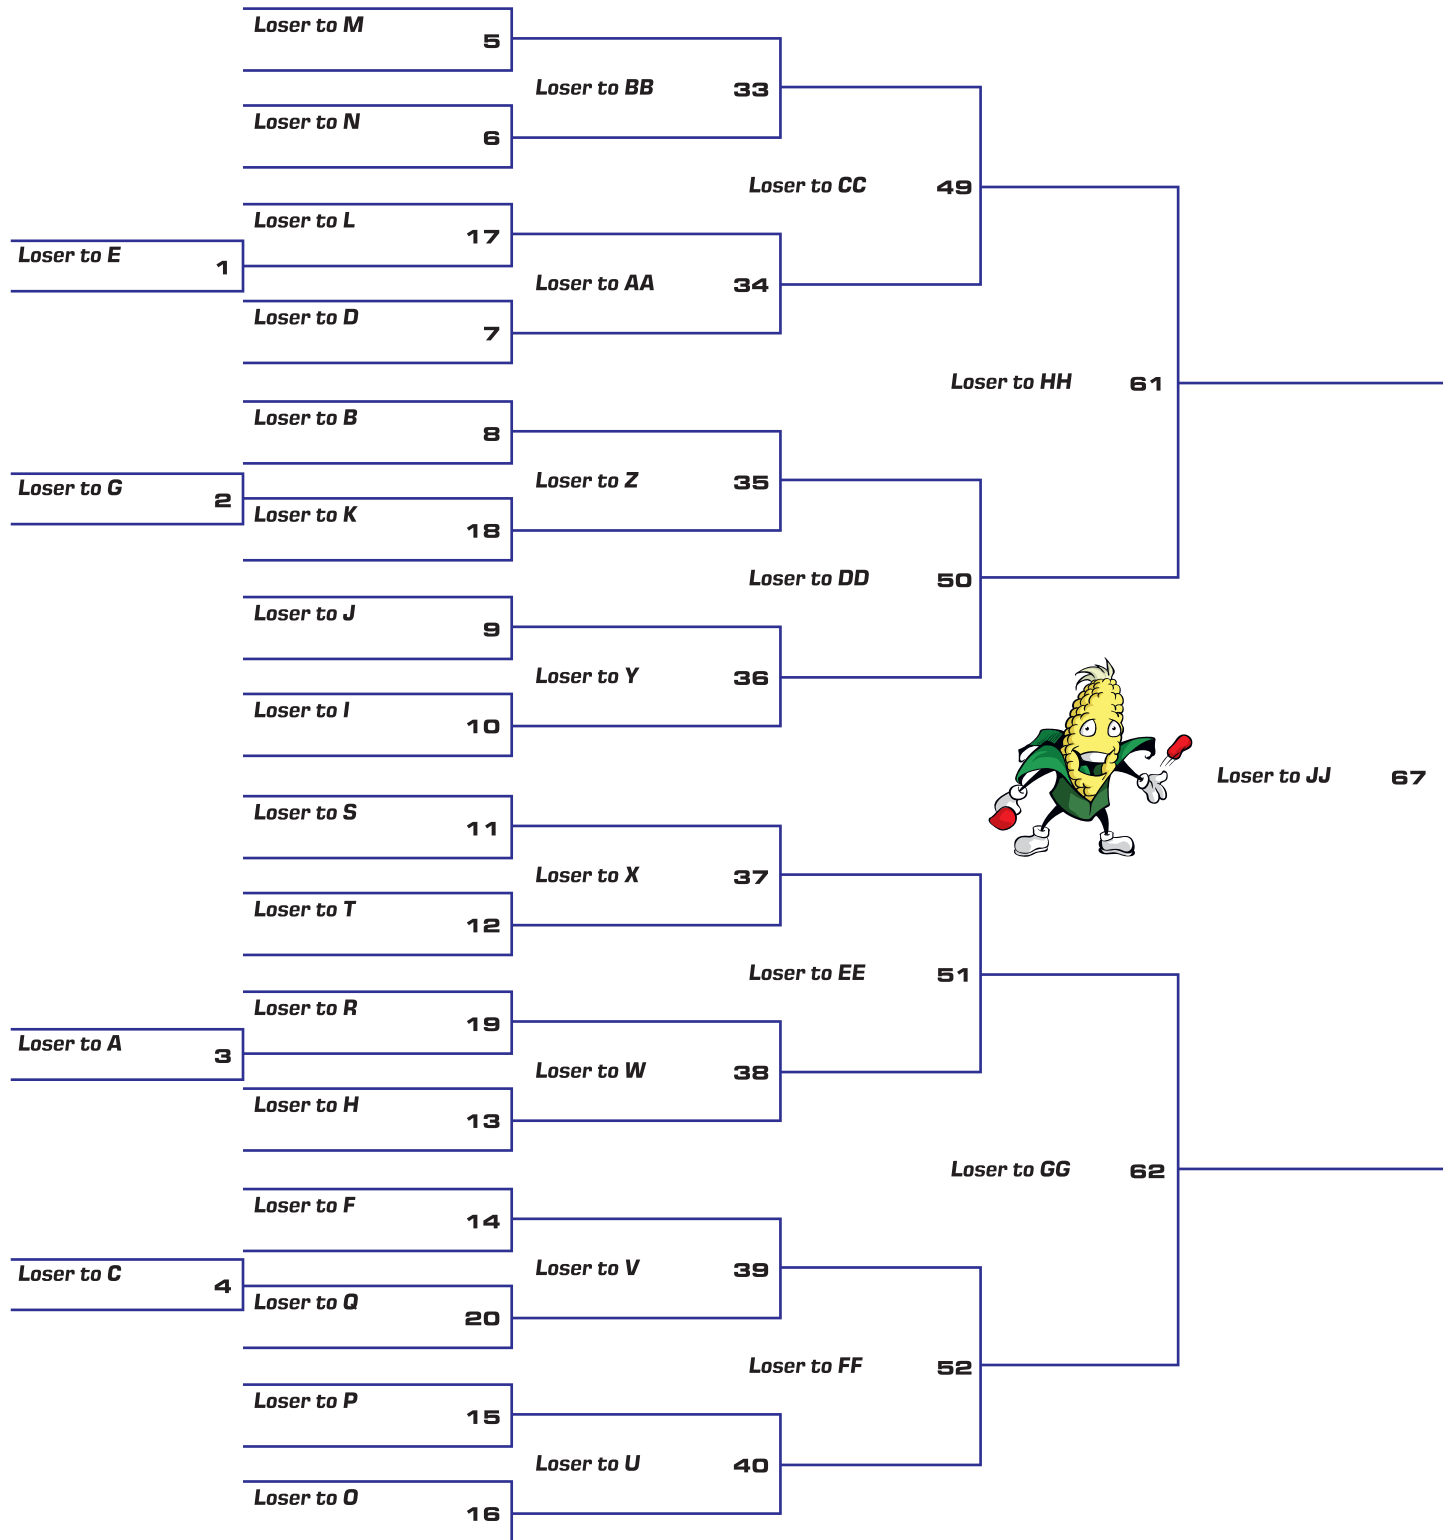

**36 Person or Team  
DOUBLE ELIMINATION  
Page 1 of 2  
WINNER'S BRACKET**

**Winners Bracket  
WINNER**

If Loser Bracket Winner wins first game, a second "rubber" match game will be played to determine winner.

**Losers Bracket  
WINNER**

**TOURNAMENT  
WINNER**

## LOSER'S BRACKET